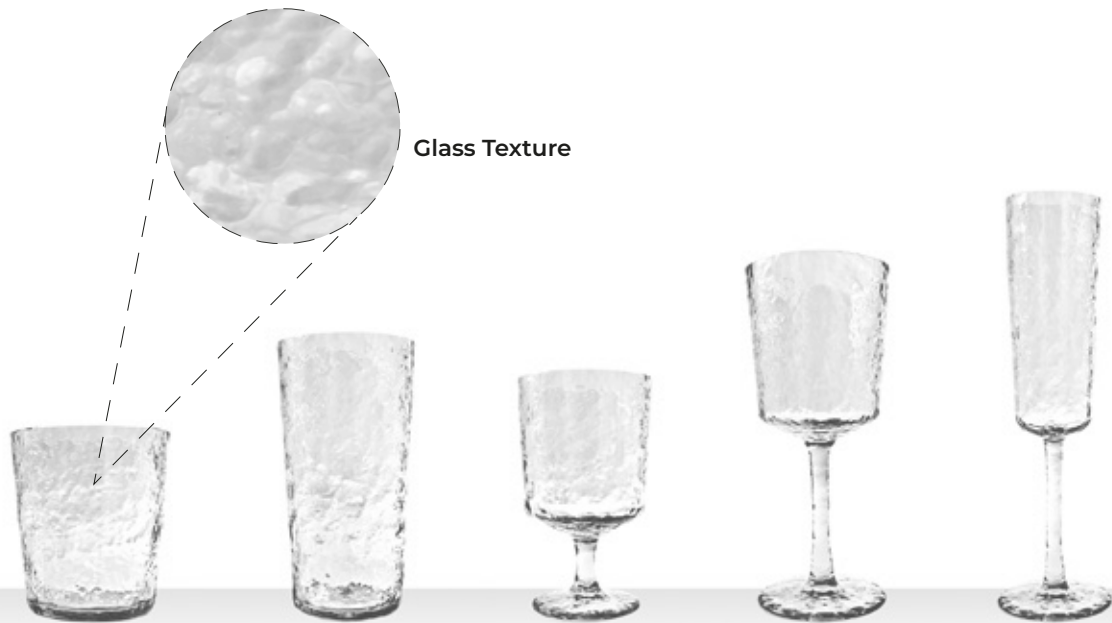

Caustics Line

TUMBLER

**HIGH
BOWL**

**STEM
GLASS**

**WINE
GLASS**

**CHAMPAGNE
FLUTE**

Reference: 2002010

W 8.6cm - 3.38in