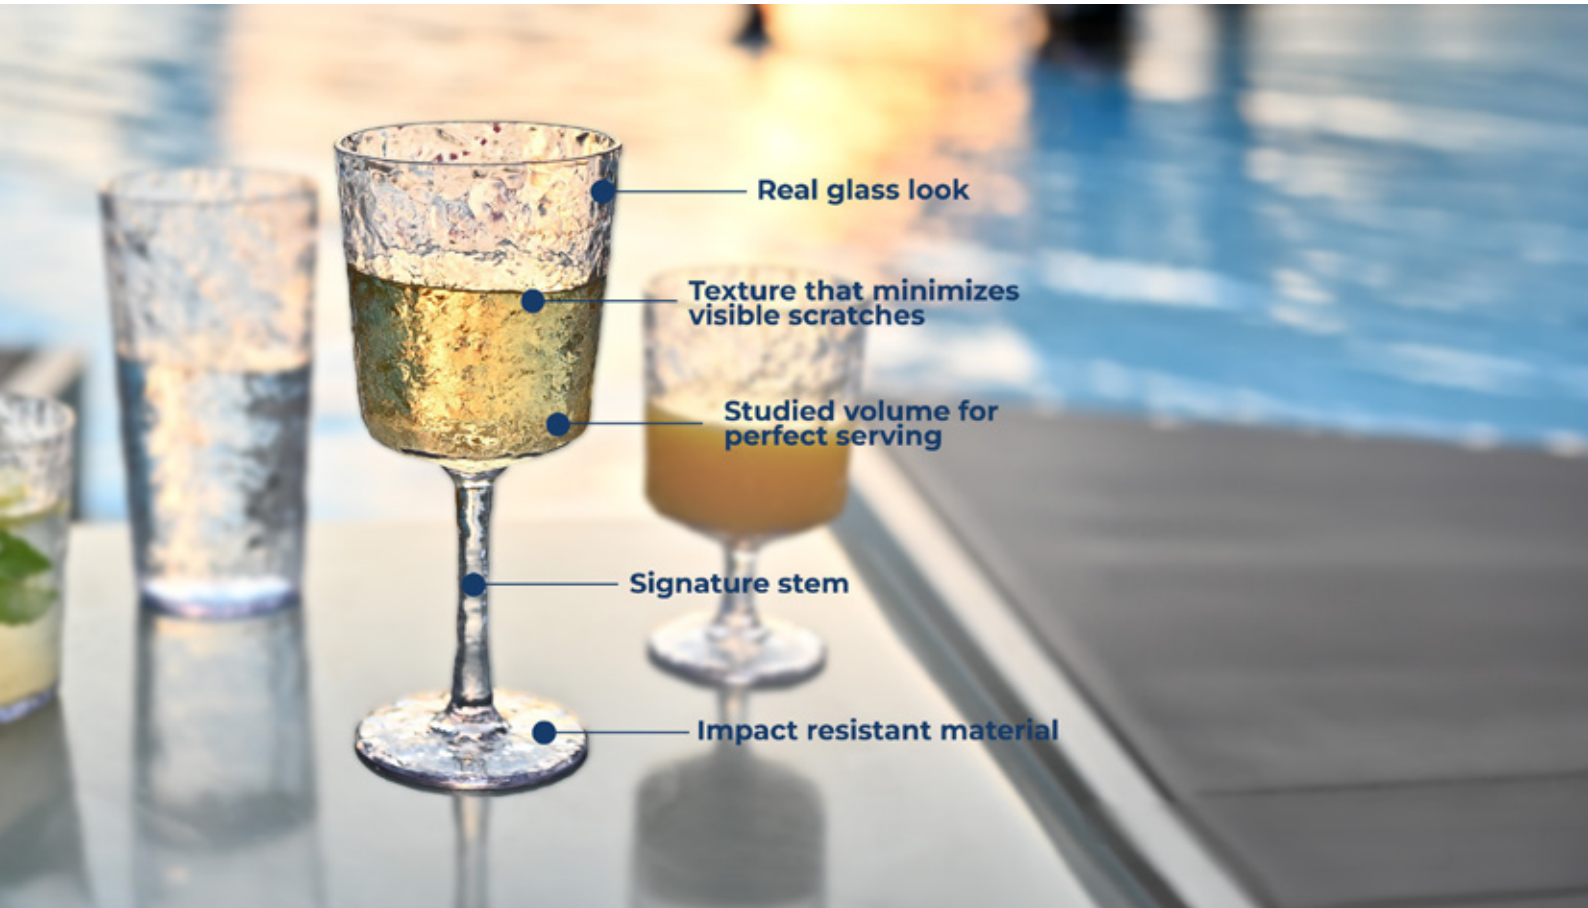

Caustics by VIV is a sustainable alternative that delivers both exceptional design and outstanding performance. Produced using Ecozen, a material that is BPA-free, bio-based eco-friendly, featuring a refined textured finish that minimizes visible scratches, offering unprecedented glass-like clarity and durability for outdoor use.